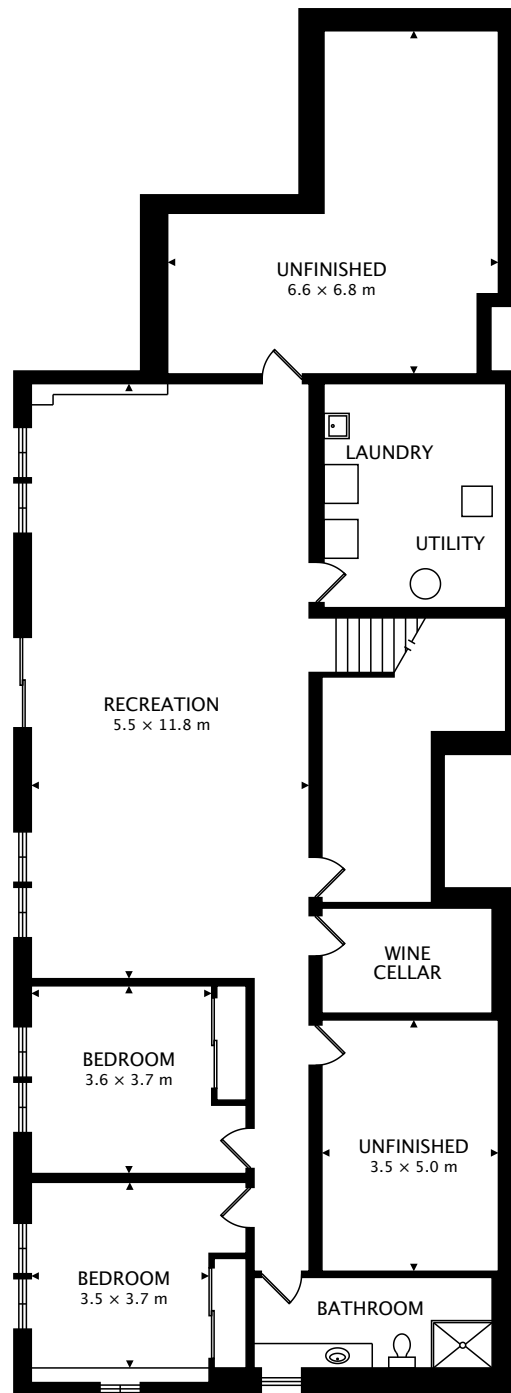

TOTAL
241.0 m² + 237.0 m² BELOW GRADE

CAPTURED ON: 11 APR 2017
DIMENSIONS, AREAS, LAYOUTS AND DETAILS ARE APPROXIMATE
AND SHOULD BE CONSIDERED ILLUSTRATIVE ONLY.

LOWER
237.0 m² BELOW GRADE

TOTAL
241.0 m² + 237.0 m² BELOW GRADE

CAPTURED ON: 11 APR 2017
DIMENSIONS, AREAS, LAYOUTS AND DETAILS ARE APPROXIMATE
AND SHOULD BE CONSIDERED ILLUSTRATIVE ONLY.