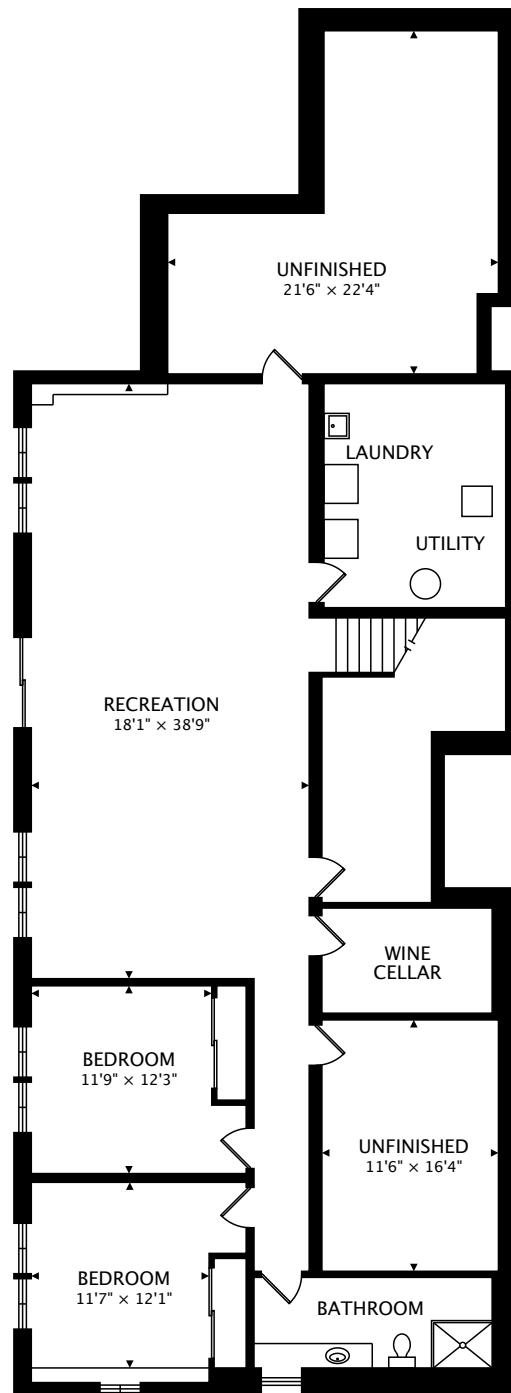

MAIN
2594 sq ft

TOTAL
2594 sq ft + 2551 sq ft BELOW GRADE

CAPTURED ON: 11 APR 2017
DIMENSIONS, AREAS, LAYOUTS AND DETAILS ARE APPROXIMATE
AND SHOULD BE CONSIDERED ILLUSTRATIVE ONLY.

LOWER
2551 sq ft BELOW GRADE

TOTAL
2594 sq ft + 2551 sq ft BELOW GRADE

CAPTURED ON: 11 APR 2017
DIMENSIONS, AREAS, LAYOUTS AND DETAILS ARE APPROXIMATE
AND SHOULD BE CONSIDERED ILLUSTRATIVE ONLY.