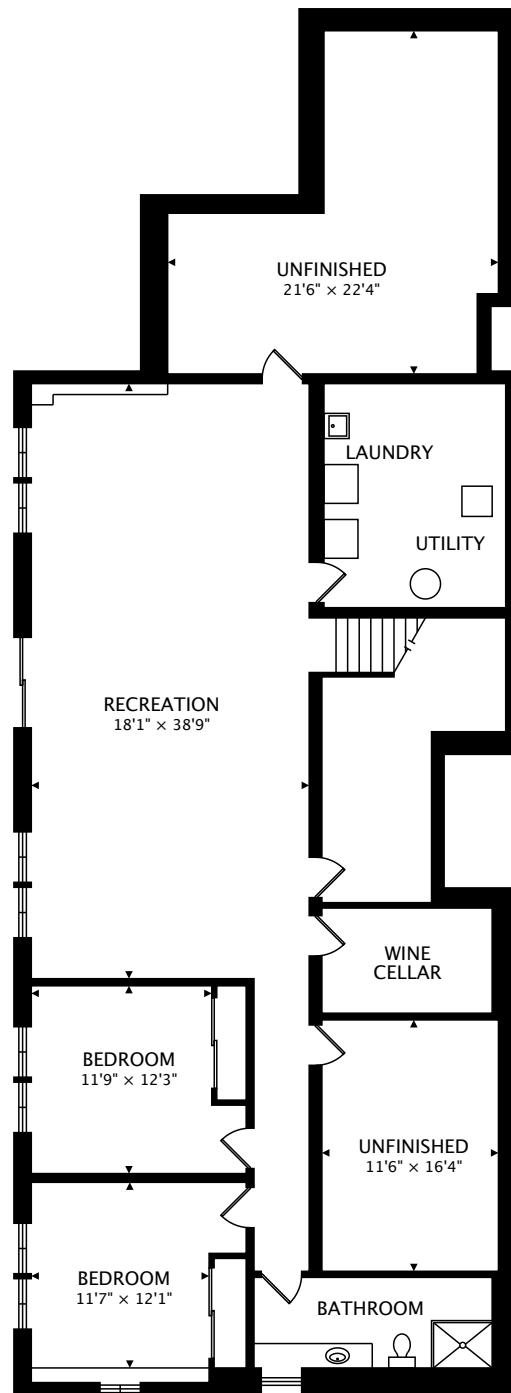

TOTAL
2594 sq ft + 2551 sq ft BELOW GRADE

LOWER
2551 sq ft BELOW GRADE

TOTAL
2594 sq ft + 2551 sq ft BELOW GRADE

CAPTURED ON: 11 APR 2017
DIMENSIONS, AREAS, LAYOUTS AND DETAILS ARE APPROXIMATE
AND SHOULD BE CONSIDERED ILLUSTRATIVE ONLY.