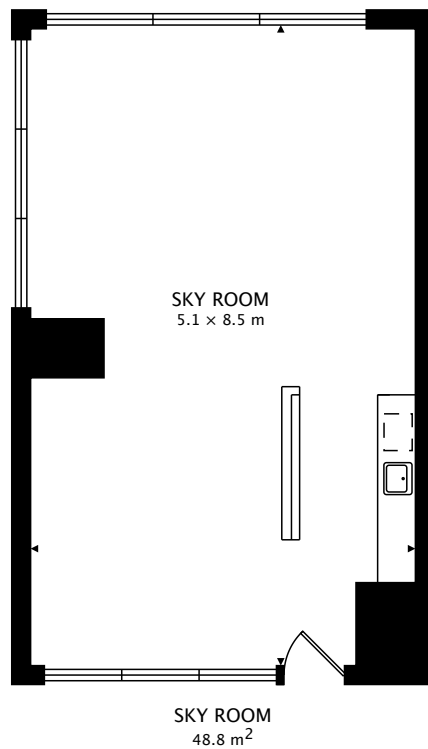

SUITE 1
87.8 m²

SUITE 2
86.2 m²

TOTAL
691.7 m²

LOBBY
234.0 m²

TOTAL
691.7 m²

THEATRE
7.9 × 7.5 m

THEATRE
66.7 m²

GYM
5.3 × 8.3 m

GYM
44.8 m²

STUDIO
4.3 × 8.5 m

STUDIO
35.7 m²

TOTAL
691.7 m²

TOTAL
691.7 m²