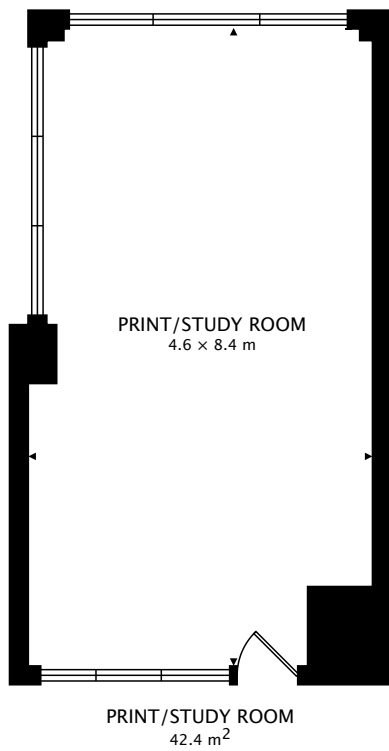

SUITE 1
87.8 m²

SUITE 2
86.2 m²

TOTAL
691.7 m²

LOBBY
234.0 m²

TOTAL
691.7 m²

THEATRE
7.9 × 7.5 m

THEATRE
66.7 m²

GYM
5.3 × 8.3 m

GYM
44.8 m²

STUDIO
4.3 × 8.5 m

STUDIO
35.7 m²

TOTAL
691.7 m²

TOTAL
691.7 m²