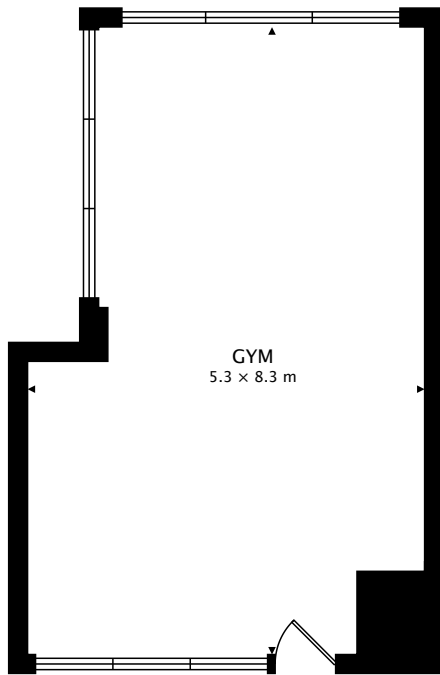

SUITE 1
87.8 m²

SUITE 2
86.2 m²

TOTAL
691.7 m²

LOBBY
234.0 m²

TOTAL
691.7 m²

THEATRE
7.9 × 7.5 m

THEATRE
66.7 m²

GYM
5.3 × 8.3 m

GYM
44.8 m²

STUDIO
4.3 × 8.5 m

STUDIO
35.7 m²

TOTAL
691.7 m²

TOTAL
691.7 m²