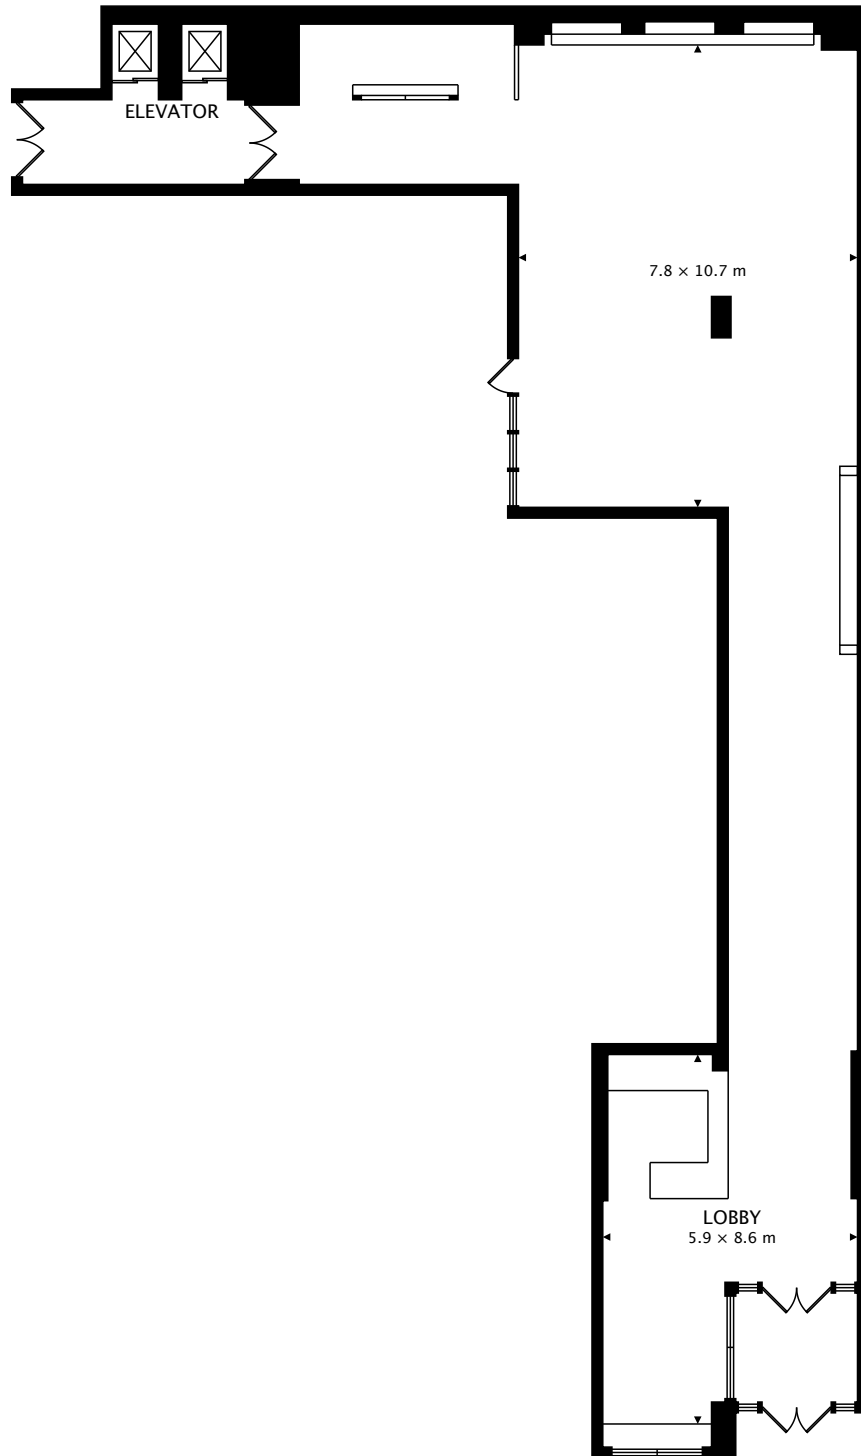

SUITE 1
87.8 m²

SUITE 2
86.2 m²

TOTAL
691.7 m²

LOBBY
234.0 m²

TOTAL
691.7 m²

THEATRE
7.9 × 7.5 m

THEATRE
66.7 m²

GYM
5.3 × 8.3 m

GYM
44.8 m²

STUDIO
4.3 × 8.5 m

STUDIO
35.7 m²

TOTAL
691.7 m²

TOTAL
691.7 m²