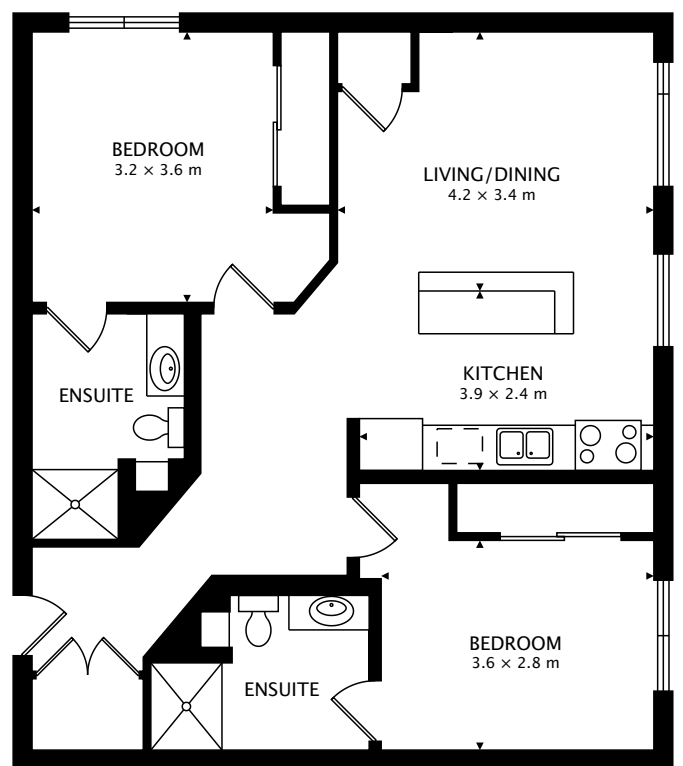

SUITE 1
87.8 m²

SUITE 2
86.2 m²

TOTAL
691.7 m²

LOBBY
234.0 m²

TOTAL
691.7 m²

THEATRE
7.9 × 7.5 m

THEATRE
66.7 m²

GYM
5.3 × 8.3 m

GYM
44.8 m²

STUDIO
4.3 × 8.5 m

STUDIO
35.7 m²

TOTAL
691.7 m²

TOTAL
691.7 m²