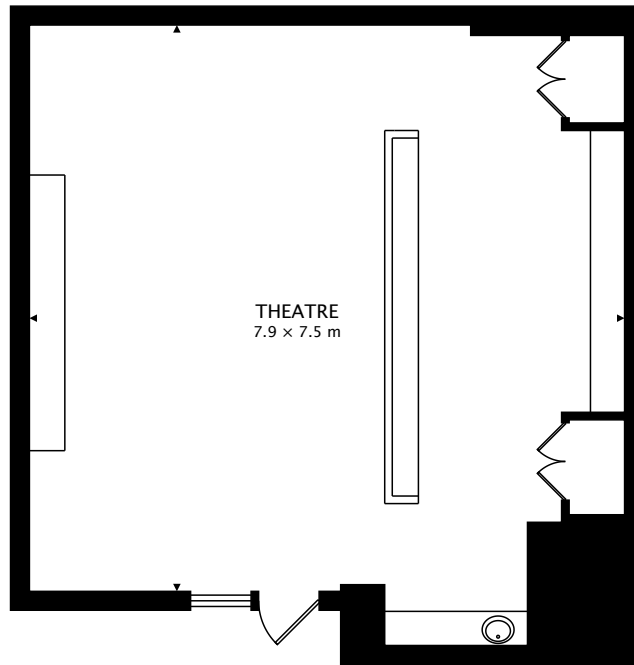

SUITE 1
87.8 m²

SUITE 2
86.2 m²

TOTAL
691.7 m²

LOBBY
234.0 m²

TOTAL
691.7 m²

THEATRE
7.9 × 7.5 m

THEATRE
66.7 m²

GYM
5.3 × 8.3 m

GYM
44.8 m²

STUDIO
4.3 × 8.5 m

STUDIO
35.7 m²

TOTAL
691.7 m²

TOTAL
691.7 m²