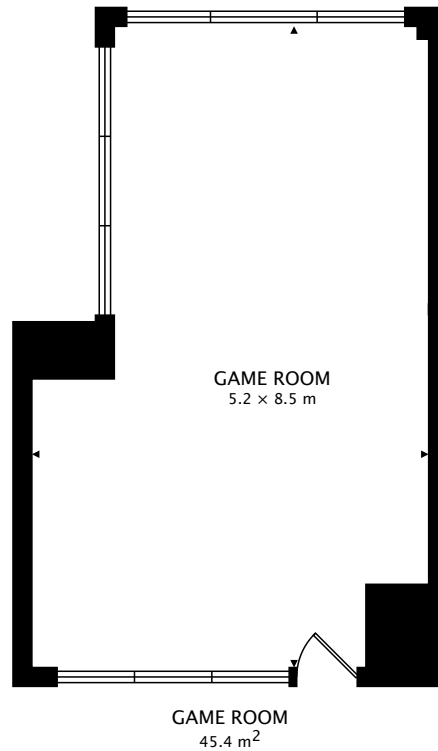

SUITE 1
87.8 m²

SUITE 2
86.2 m²

TOTAL
691.7 m²

LOBBY
234.0 m²

TOTAL
691.7 m²

THEATRE
7.9 × 7.5 m

THEATRE
66.7 m²

GYM
5.3 × 8.3 m

GYM
44.8 m²

STUDIO
4.3 × 8.5 m

STUDIO
35.7 m²

TOTAL
691.7 m²

TOTAL
691.7 m²