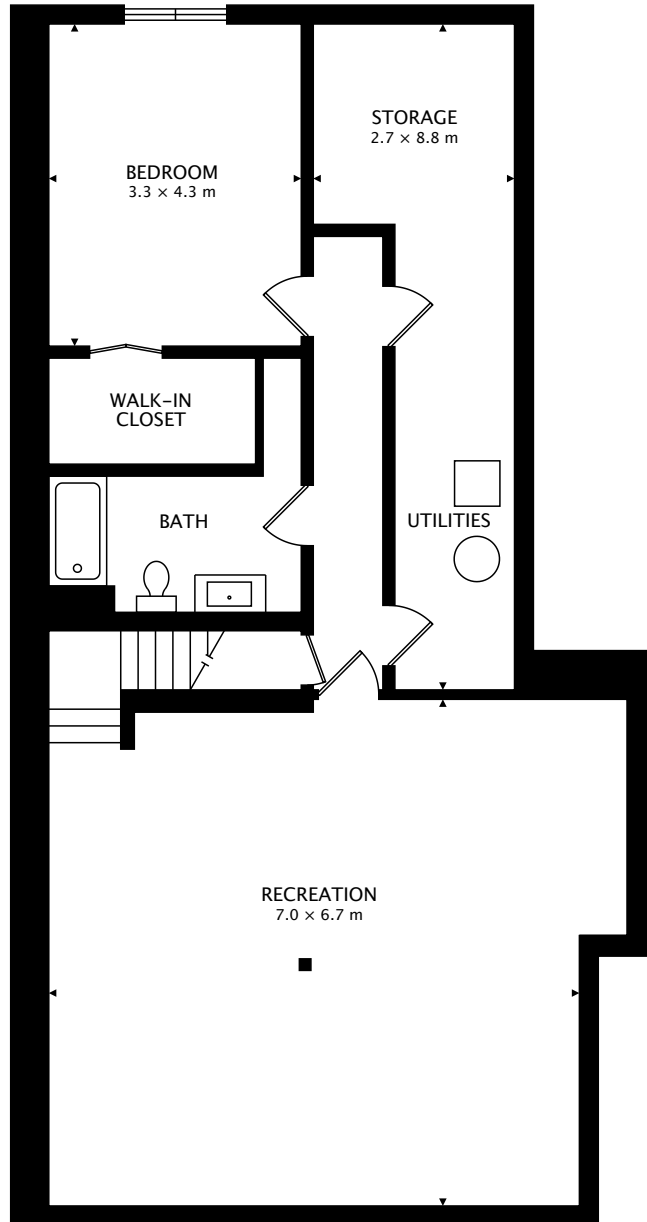

TOTAL
121.9 m² + 117.2 m² BELOW GRADE

CAPTURED ON: 3 OCT 2017
DIMENSIONS, AREAS, LAYOUTS AND DETAILS ARE APPROXIMATE
AND SHOULD BE CONSIDERED ILLUSTRATIVE ONLY.

LOWER
117.2 m² BELOW GRADE

TOTAL
121.9 m² + 117.2 m² BELOW GRADE

CAPTURED ON: 3 OCT 2017
DIMENSIONS, AREAS, LAYOUTS AND DETAILS ARE APPROXIMATE
AND SHOULD BE CONSIDERED ILLUSTRATIVE ONLY.